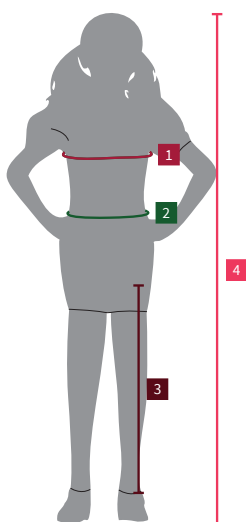

WOMENS

	4	6	8	10	12	14	16	18	20	22
Chest	28"	30"	32"	34"	36"	38"	40"	42"	44"	46"
Waist	22"	24"	26"	28"	30"	32"	34"	36"	38"	40"
Inside Leg Short	28"									
Inside Leg Regular	30"									
Inside Leg Long	32"									
Inside Leg XLong	34"									
Inside Leg XXLong	36"									

BOYS | UNISEX KIDS

	AGE 3-4	AGE 5-6	AGE 7-8	AGE 9-10	YS	YM	YL
Chest	22"	24"	26"	28"	29"	30"	32"
Waist	22"	23"	24"	25"	26"	27"	28"

GIRLS

	AGE 3-4	AGE 5-6	AGE 7-8	AGE 9-10	AGE 11-12	AGE 13-14
Height	41"	45½"	50½"	55"	60"	64½"
Chest	22"	24"	26"	28"	30"	32"
Waist	22"	23"	24"	24½"	25"	26"
Inside Leg	16½"	19¼"	21⅝"	24"	26⅜"	28⅜"

MENS | UNISEX ADULT

- 1. NECK**
Measure around the base of the neck where the collar sits, allow for comfort.
- 2. CHEST**
Measure the chest at the fullest part.
- 3. WAIST**
Measure around the natural waist line.
- 4. INSIDE LEG**
Measure from the crotch to the floor, standing barefoot.

WOMENS

- 1. CHEST**
Measure under the bust.
- 2. WAIST**
Measure around the natural waist line.
- 3. INSIDE LEG**
Measure from the crotch to the floor, standing barefoot.

BOYS | GIRLS | UNISEX KIDS

- 1. CHEST**
Position tape close to underarms, measure the chest at the fullest part.
- 2. WAIST**
Measure around the natural waist line.
- 3. INSIDE LEG**
Measure from the crotch to the floor, standing barefoot.
- 4. HEIGHT**
Measure from the top of the head to the ground, with feet together, standing barefoot.