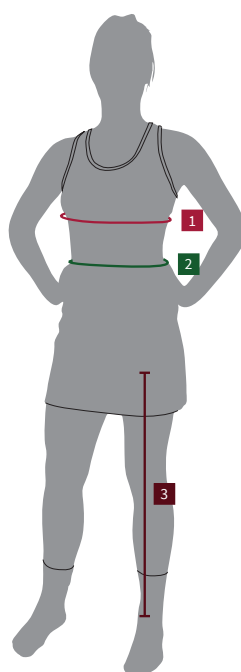

WOMENS

	4	6	8	10	12	14	16	18	20	22
Chest	28"	30"	32"	34"	36"	38"	40"	42"	44"	46"
Waist	22"	24"	26"	28"	30"	32"	34"	36"	38"	40"
Inside Leg Short	28"									
Inside Leg Regular	30"									
Inside Leg Long	32"									
Inside Leg XLong	34"									
Inside Leg XXLong	36"									

BOYS | UNISEX KIDS

	AGE 3-4	AGE 5-6	AGE 7-8	AGE 9-10	YS	YM	YL
Chest	22"	24"	26"	28"	29"	30"	32"
Waist	22"	23"	24"	25"	26"	27"	28"

GIRLS

	AGE 3-4	AGE 5-6	AGE 7-8	AGE 9-10	AGE 11-12	AGE 13-14
Height	41"	45½"	50½"	55"	60"	64½"
Chest	22"	24"	26"	28"	30"	32"
Waist	22"	23"	24"	24½"	25"	26"
Inside Leg	16½"	19¼"	21⅝"	24"	26⅜"	28⅜"

MENS | UNISEX ADULT

- 1. NECK**
Measure around the base of the neck where the collar sits, allow for comfort.
- 2. CHEST**
Measure the chest at the fullest part.
- 3. WAIST**
Measure around the natural waist line.
- 4. INSIDE LEG**
Measure from the crotch to the floor, standing barefoot.

WOMENS

- 1. CHEST**
Measure under the bust.
- 2. WAIST**
Measure around the natural waist line.
- 3. INSIDE LEG**
Measure from the crotch to the floor, standing barefoot.

BOYS | GIRLS | UNISEX KIDS

- 1. CHEST**
Position tape close to underarms, measure the chest at the fullest part.
- 2. WAIST**
Measure around the natural waist line.
- 3. INSIDE LEG**
Measure from the crotch to the floor, standing barefoot.
- 4. HEIGHT**
Measure from the top of the head to the ground, with feet together, standing barefoot.