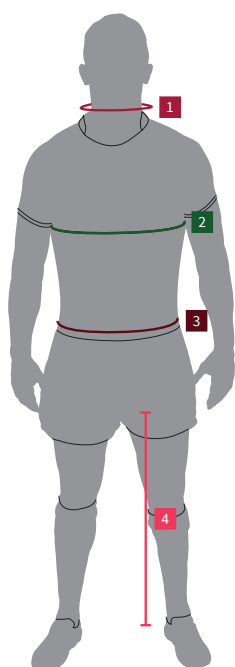

MENS | UNISEX ADULT

	XXS	XS	S	M	L	XL	2XL	3XL	4XL	5XL
Chest	34"	36"	38"	40"	42"	44"	46"	48"	50"	52"
Waist	28"	30"	32"	34"	36"	38"	40"	42"	44"	46"
Inside Leg Short	30"									
Inside Leg Regular	32"									
Inside Leg Long	34"									
Inside Leg XLong	36"									
Inside Leg XXLong	38"									
Neck Size	14½"	15"	15½"	16"	16½"	17"	17½"	18"	18½"	19"

WOMENS

	4	6	8	10	12	14	16	18	20	22
Chest	28"	30"	32"	34"	36"	38"	40"	42"	44"	46"
Waist	22"	24"	26"	28"	30"	32"	34"	36"	38"	40"
Inside Leg Short	28"									
Inside Leg Regular	30"									
Inside Leg Long	32"									
Inside Leg XLong	34"									
Inside Leg XXLong	36"									

BOYS | UNISEX KIDS

	AGE 3-4	AGE 5-6	AGE 7-8	AGE 9-10	YS	YM	YL
Chest	22"	24"	26"	28"	29"	30"	32"
Waist	22"	23"	24"	25"	26"	27"	28"

GIRLS

	AGE 3-4	AGE 5-6	AGE 7-8	AGE 9-10	AGE 11-12	AGE 13-14
Height	41"	45½"	50½"	55"	60"	64½"
Chest	22"	24"	26"	28"	30"	32"
Waist	22"	23"	24"	24½"	25"	26"
Inside Leg	16½"	19¼"	21⅝"	24"	26⅜"	28⅜"

MENS | UNISEX ADULT

- 1. NECK**
Measure around the base of the neck where the collar sits, allow for comfort.
- 2. CHEST**
Measure the chest at the fullest part.
- 3. WAIST**
Measure around the natural waist line.
- 4. INSIDE LEG**
Measure from the crotch to the floor, standing barefoot.